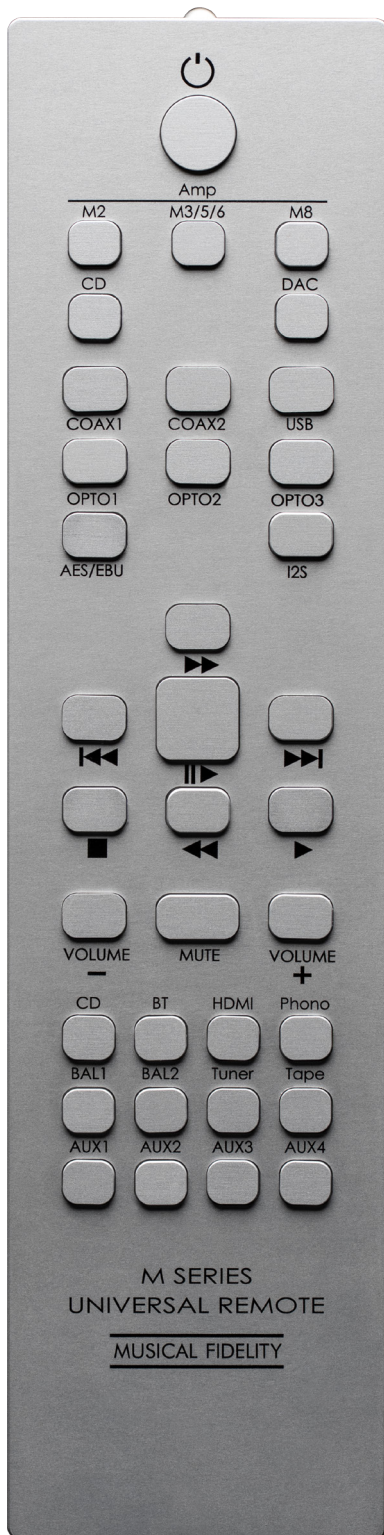

M Series Universal Remote

Fully aluminium universal remote control

M Series Universal Remote In Brief

Supported devices

- M2 Series: M2si, M2xi, M2scd
- M3 Series: M3i, M3si, M3xi, M3cd, M3scd, M3x DAC
- M5 Series: M5si, M5xi
- M6Series: M6i, M6si, M6si500, M6xi, M6cd, M6scd, M6 DAC, M6s DAC, M6sR DAC, M6x DAC, M6 PRE, M6s PRE
- M8 Series: M8xi, M8 PRE, M8s PRE, M8xcd, M8x DAC

Features

- Controls M series preamps, integrated amps, CD players and DACs
- Uncompromisingly rigid mechanical construction reflecting M Series' heroic construction style
- Full aluminium body and buttons
- Weight: 172 g net / 220 g in packaging
- Dimensions (WxHxD): 50 x 200 x 10 mm
- Battery: 1x CR2450